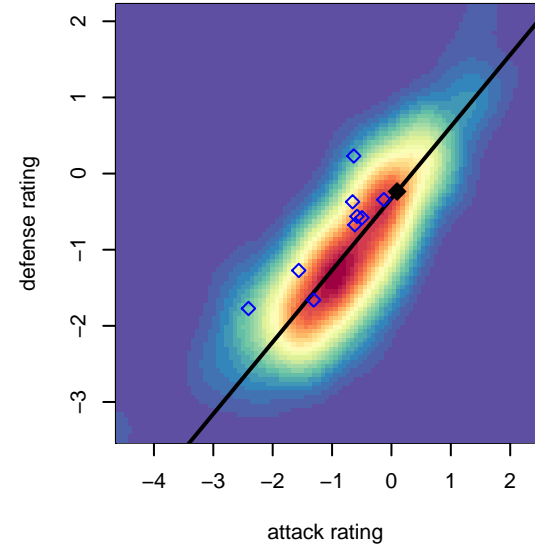

# Seattle United Nova G03

Seattle United Premier  
Seattle, WA  
G03 total strength=780  
attack=1.1 defense=0.79  
spr league = Win RCL G03 Div 4

alt names used:  
Seattle United G03 Nova C  
Seattle United G03 Nova C

Venues played:  
2015 Win RCL G03 Div 4  
2015 WYS Presidents Cup G03 Division 2

**attack and defense variance (black dot)  
relative to other teams  
and top 10 in region**

**attack and defense rating  
relative to others at age  
and all opponents in last 13 months**

**attack and defense rating  
relative to others at age  
and all opponents in last 13 months**

**Performance relative to 13 month average**

**Performance relative to 13 month average**

Distribution of opponents  
 Red = Lose zone, Blue = Win zone, Green = Even  
 Black line separates win/lose zones