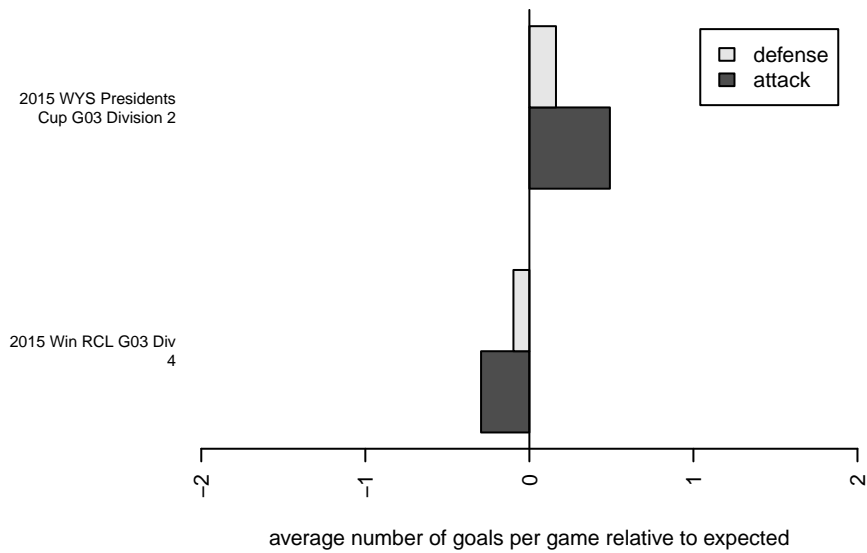

Venues played:  
2015 Win RCL G03 Div 4  
2015 WYS Presidents Cup G03 Division 2

**attack and defense variance (black dot)  
relative to other teams  
and top 10 in region**

**attack and defense rating  
relative to others at age  
and all opponents in last 13 months**

**attack and defense rating  
relative to others at age  
and all opponents in last 13 months**

**Performance relative to 13 month average**

**Performance relative to 13 month average**

Distribution of opponents  
 Red = Lose zone, Blue = Win zone, Green = Even  
 Black line separates win/lose zones