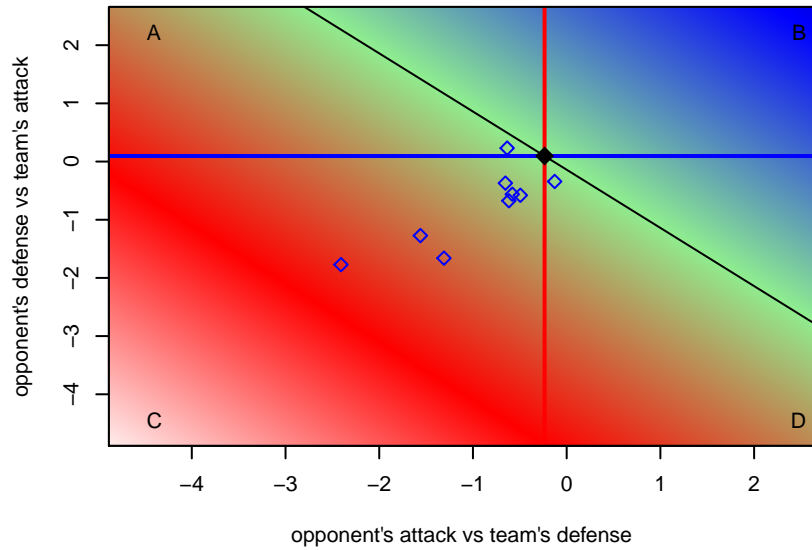

**attack and defense rating  
relative to others at age  
and all opponents in last 13 months**

**Performance relative to 13 month average**

**Performance relative to 13 month average**

Distribution of opponents  
 Red = Lose zone, Blue = Win zone, Green = Even  
 Black line separates win/lose zones