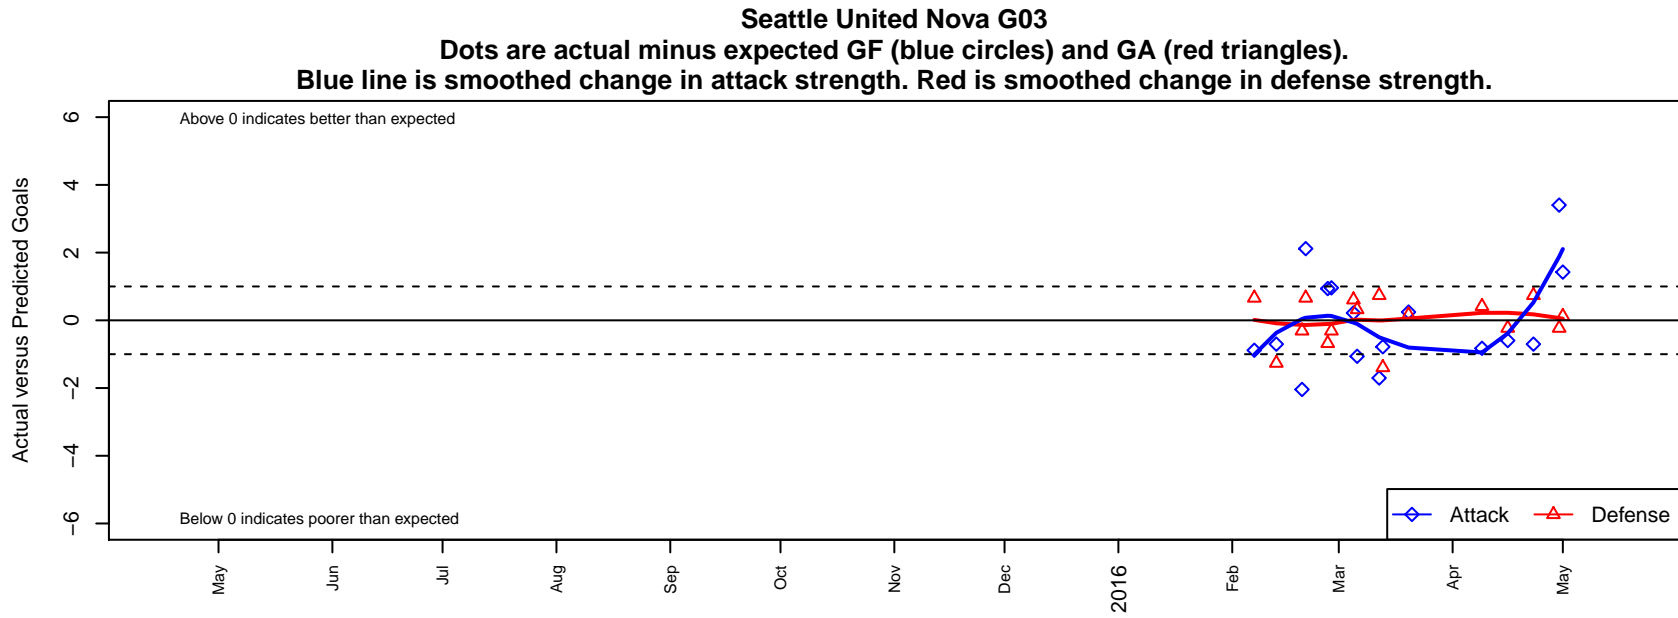

**attack and defense variance (black dot)
relative to other teams
and top 10 in region**

**attack and defense rating
relative to others at age
and all opponents in last 13 months**

**attack and defense rating
relative to others at age
and all opponents in last 13 months**

Seattle United Nova G03

Seattle United Premier
Seattle, WA
G03 total strength=780
attack=1.1 defense=0.79
spr league = Win RCL G03 Div 4

alt names used:
Seattle United G03 Nova C
Seattle United G03 Nova C

Venues played:
2015 Win RCL G03 Div 4
2015 WYS Presidents Cup G03 Division 2